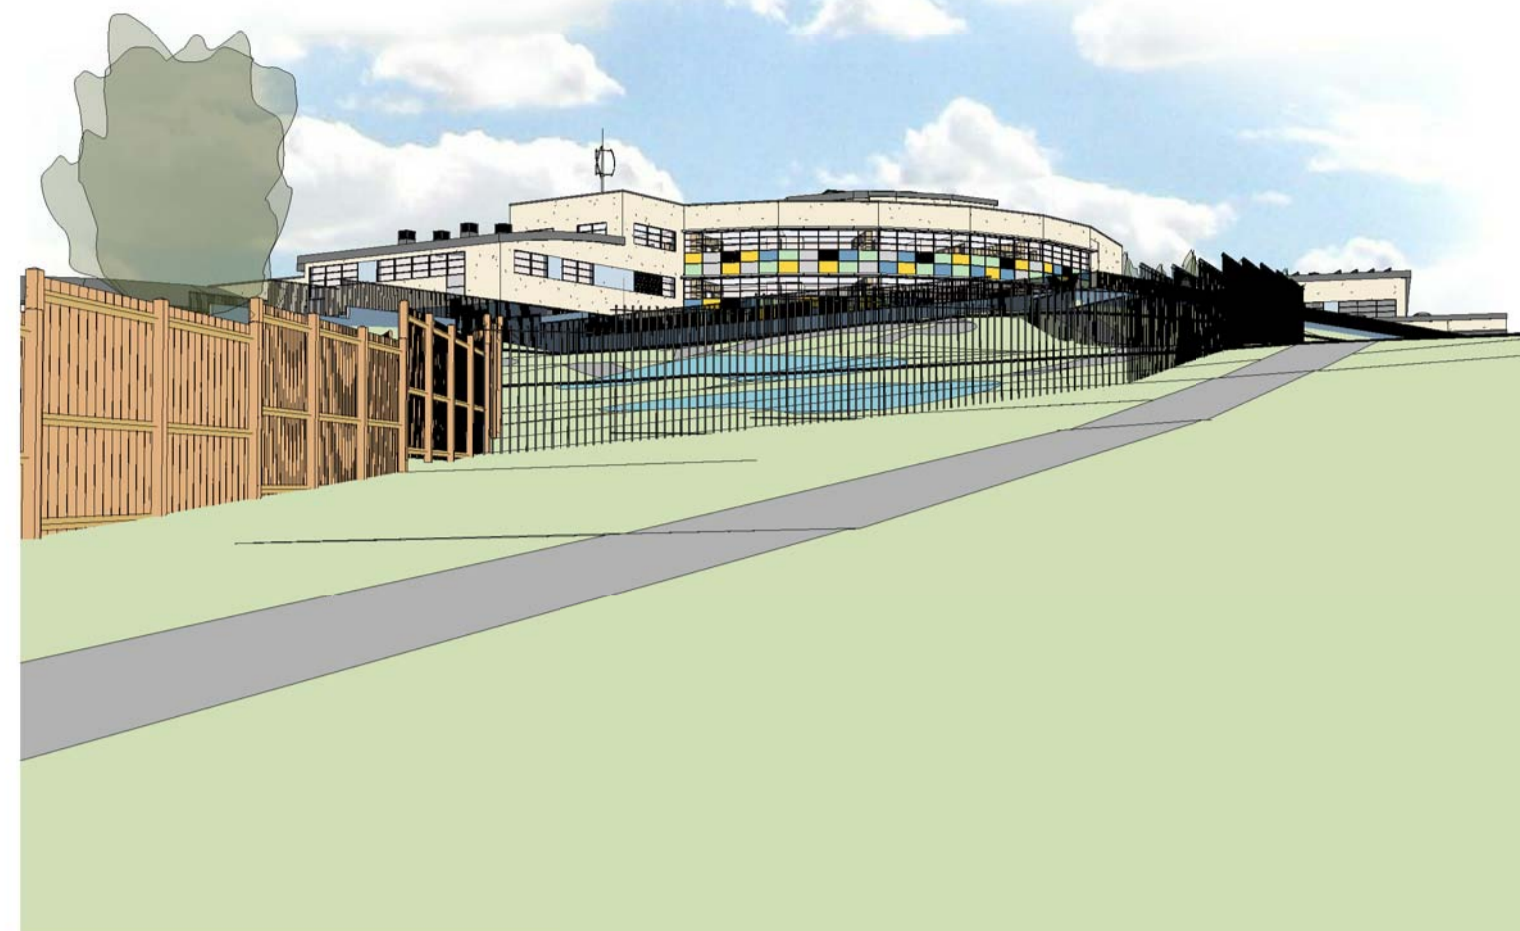

Perspective View from Abbots Walk

Perspective View from Nant Y Coed Footpath

Perspective View from New Road

Perspective View from Bryn-Y-Coed

Perspective View from Pen-Y-Maes

Perspective View from Strand Park Drop-off

Perspective View from Maes Yr Odyn

Perspective View from Strand Park

Perspective View from Strand Walk

A	Drawing Issued for L.A. Planning Approval	AJR	SJH	27.01.14
Rev.	Revision description	Drawn	Checked	Date