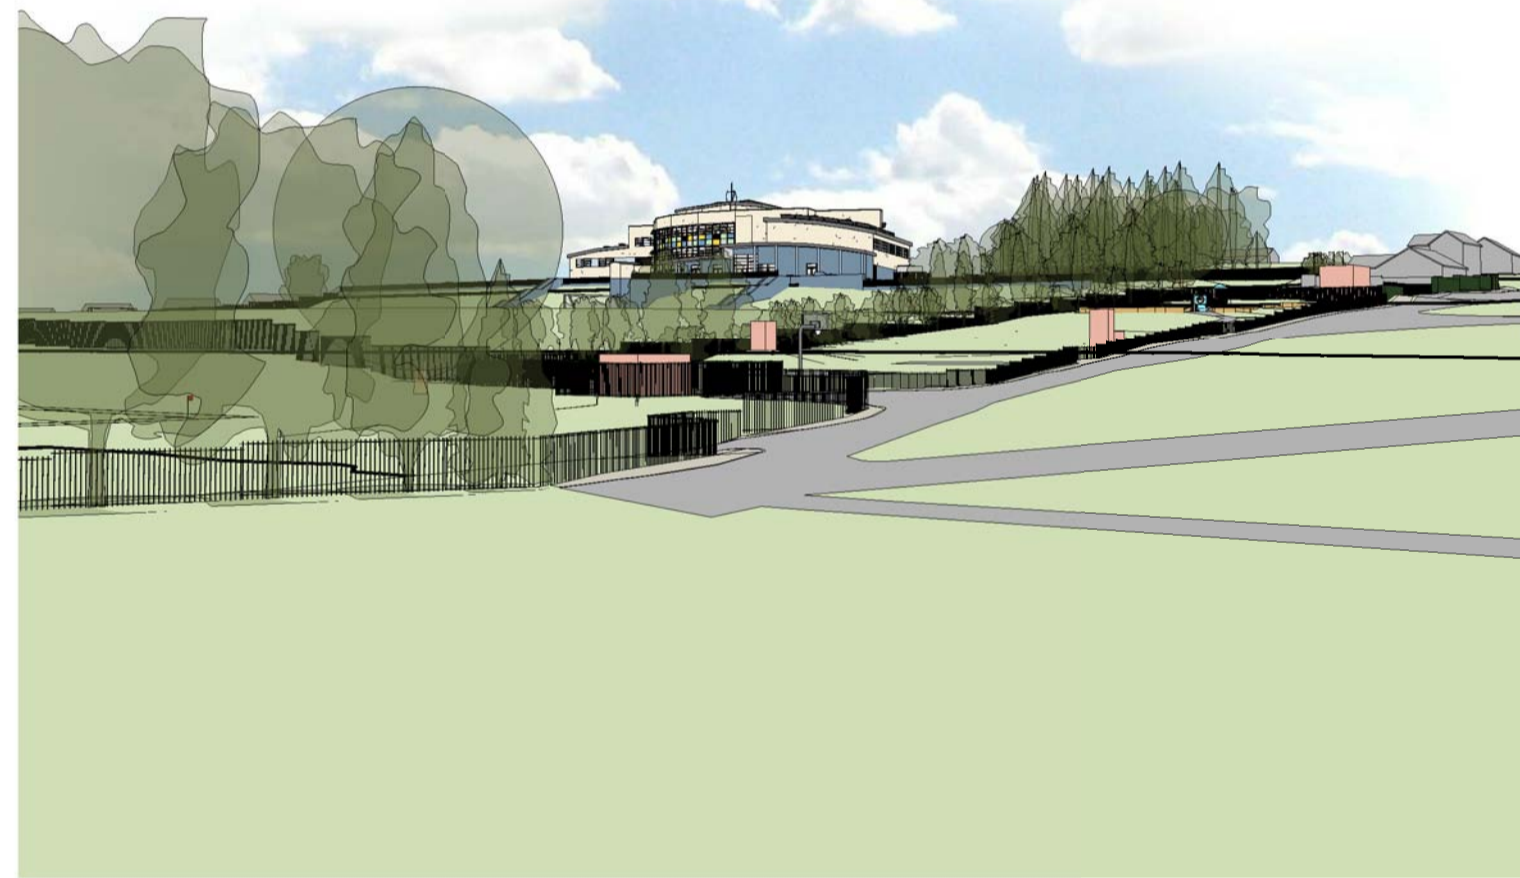

Perspective View from Abbots Walk

Perspective View from Nant Y Coed Footpath

Perspective View from New Road

Perspective View from Bryn-Y-Coed

Perspective View from Pen-Y-Maes

Perspective View from Strand Park Drop-off

Perspective View from Maes Yr Odyn

Perspective View from Strand Park

Perspective View from Strand Walk

A	Drawing Issued for L.A. Planning Approval	AJR	SJH	27.01.14
Rev.	Revision description	Drawn	Checked	Date

Project
**Holywell Co-Located Primary &
 Secondary Schools**

Title
3D Perspective Views - Sheet 1

Scale @ A1	Drawn By	Checked By	Date
	AJR	SJH	21.11.13

Job No.	Sheet No.	Rev.
		A

Drawing Number **1115 : 141**